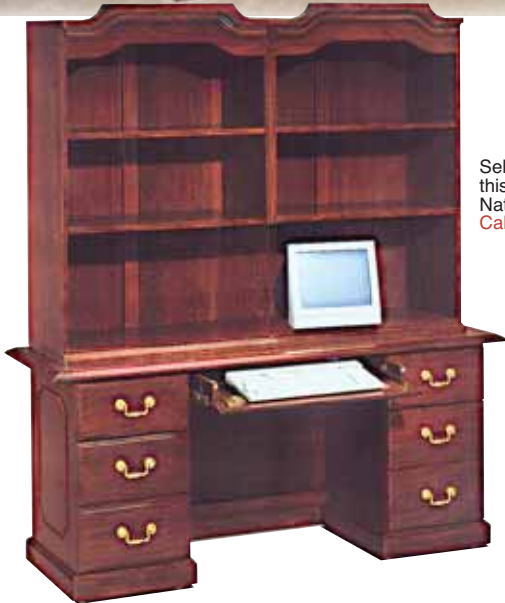

Governor's Collection

Pictured
735036 Desk
735021 Credenza
735047 Hutch

735036 Executive Desk
36"D x 72"W x 30"H\$1457.00

735030 Executive Desk (Shown)
30"D x 60"W x 30"H\$1427.00

735020 Storage Credenza w/Doors
20"D x 66"W x 30"H\$1391.00

735024 Kneespace Credenza with Keyboard
24"D x 72"W x 30"H.\$1457.00
735061 Double Hutch Top. Fits 7350-24 only.
14"D x 66"W x 46"H.....\$889.00
735021 Kneespace Credenza with Keyboard
20"D x 66"W x 30"H.\$1391.00
735044 Double Hutch Top. Fits 7350-20, 21 only.
14"D x 60"W x 46"H.....\$812.00

Select items on
this page stocked
Nationwide.
Call for details!

735088 Executive Table Desk
36"D x 72"W x 30"H.\$1088.00
735021 Kneespace Credenza with Keyboard
20"D x 66"W x 30"H.\$1391.00
735047 Two Door with Adjustable Shelf Hutch
14"D x 60"W x 46"H\$1088.00