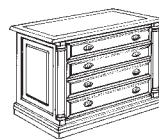

Estes Park Collection

*Executive Desk 7665-36 Features a "Leather Inlay" Top
Shown- 7665-36, 7665-22, 7665-44*

766536
Executive Desk
• Felt-Lined Center Drawer w/Wood Pencil Tray
• Each Pedestal has a Writing Board; Felt Lined Drawer; Drawer w/Wood Dividers; Locking File Drawer
72"W x 36"D x 30"H
List \$2148.00

766522
Computer Credenza
• Drop-Front Keyboard Drawer; Two Felt-Lined Drawers w/Wood Pencil Trays; Two Writing Boards
• Left Pedestal Features: Printer Compartment w/Two Pull-Out Shelves
• Right Pedestal Features: CPU Compartment; Three CD Drawers; Cable Management
72"W x 24"D x 30"H
List \$1669.00

766544
Curio Hutch
• Two Cabinets, Each w/One Adjustable Shelf
• Center Adjustable Shelf
• Center Display Section w/Accent Lighting
• Task Light
73"W x 16½"D x 50"H
List \$1425.00

766516
Two Drawer Lateral File
• Letter & Legal Size Filing
36"W x 24"D x 30½"H
List \$825.00