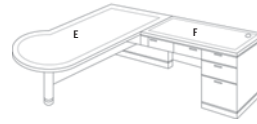

(E) QS7700521
Left Executive Peninsula Desk
72"W x 42"D x 30"H
List $1746.00

(F) QS7700579
Right Single Pedestal Return
• Cable Accessible Center/Keyboard Drawers with Drop-Front & Pencil Tray
• Box, Box, File Drawer; Bottom Box has Removable Dividers
• Bottom Two Drawers Lock via Kneespace Located Lock
• Cable Grommet in Top Pedestal Corner of the Return
50"W x 24"D x 30"H
List $1288.00