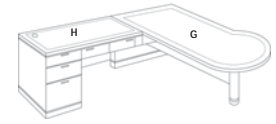

(G) QS7700531
Right Executive Peninsula Desk
72"W x 42"D x 30"H
List $1746.00

(H) QS7700589
Left Single Pedestal Return
• Cable Accessible Center/Keyboard Drawers with Drop-Front & Pencil Tray
• Box, Box, File Drawer; Bottom Box has Removable Dividers
• Bottom Two Drawers Lock via Kneespace Located Lock
• Cable Grommet in Top Pedestal Corner of the Return
50"W x 24"D x 30"H
List $1288.00