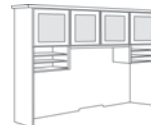

PICTURED

Total List: \$4,501.00
(Includes: A, B, C, D)
Chair not included.

COLLECTION DETAILS

Chassis construction is of wood and wood product with a thermally fused laminate surface and aluminum framed, frosted glass panels. Tops have high pressure laminate surfaces and recessed edges that are of PVC and are color matched to the surfaces.

All drawers are suspended on heavy-duty, fully extending, metal roller bearing slides. Equipped with metal rods for side-to-side letter or front-to-back legal hanging files.

FINISH IN-STOCK:

Mocha

Items in this collection come ready-to-assemble.

QS =

(A) 702037FP
Executive Desk
(Flat Pack)
• Box/Box/File Drawer Per Pedestal
• Pencil Tray in Top Box Drawers
• Grommet in Corners of Top
• Knee-hole Locking Pedestals
72"W x 42"D x 30"H
List \$1308.00

(B) 702016
Two Drawer Lateral File
• Two Locking Fully Extending File Drawers; Accommodate Letter and/or Legal Size Files
• Anti-Tip Device
36"W x 24"D x 30"H
List \$757.00

(C) 702021FP
Knee-hole Credenza
(Flat Pack)
• Box/Box/File Drawer Per Pedestal
• Adjustable Divider in Each Box Drawer
• Pencil Tray in Top Box Drawer
• Grommet in Corners of Top
• Knee-hole Locking Pedestals
• Cable Accessible
72"W x 24"D x 30"H
List \$1045.00