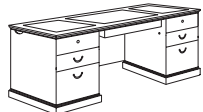

PICTURED

730236 Executive Desk
• Felt-Lined Center Drawer w/Wood Pencil Tray
• Each Pedestal Features a Felt-Lined Box w/Wood Pencil Tray/Box Drawer/ File Drawer
• Kneehole Locking Pedestals
• Cable Grommet in each Pedestal
72"W x 36"D x 30"H
List \$2334.00