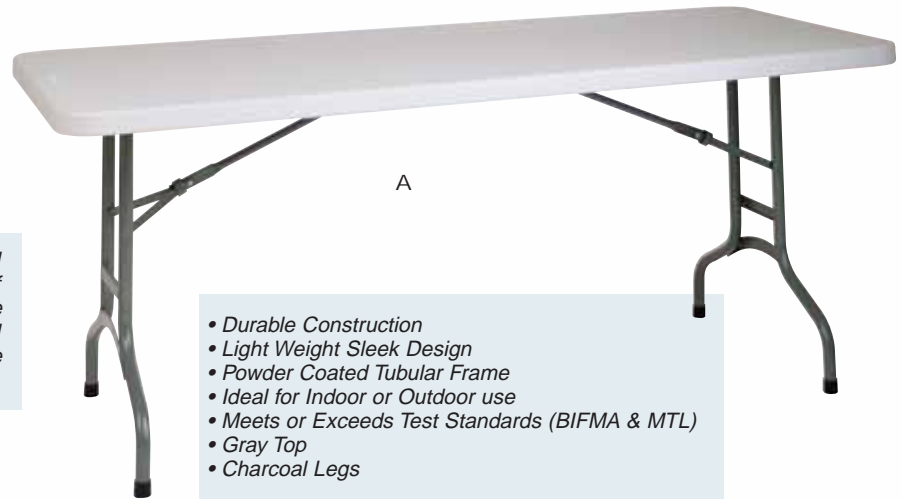

OfficeSource™
Folding Tables
& Chairs

Office Source blow molded tables are strong, durable and light weight. Perfect for outdoors or indoors, constructed of durable plastic that will not chip, crack or warp. Surface resists stains and cleans with mild dish soap. Legs and support structure are powder coated heavy gauge. The tables are 40% lighter than comparable wood tables.

- Durable Construction
- Light Weight Sleek Design
- Powder Coated Tubular Frame
- Ideal for Indoor or Outdoor use
- Meets or Exceeds Test Standards (BIFMA & MTL)
- Gray Top
- Charcoal Legs

- Bi-fold design for easy handling and storage
- Heavy duty handle makes transport easy and simple
- Set up and take down is a snap!

- A. Plastic Blow-Molded Folding Tables
- | | |
|----------------------------|---------------|
| FBM1872 72"L x 18"W x 29"H |\$125.00 |
| FBM2448 48"L x 24"W x 29"H |\$100.00 |
| FBM3060 60"L x 30"W x 29"H |\$120.00 |
| FBM3072 72"L x 30"W x 29"H |\$137.00 |
| FBM3096 96"L x 30"W x 29"H |\$216.00 |
| FBM3636 36"L x 36"W x 29"H |\$115.00 |
- B. Round Tables
- | | |
|--------------------|---------------|
| FBM48R 48"R x 29"H |\$160.00 |
| FBM60R 60"R x 29"H |\$248.00 |
| FBM71R 71"R x 29"H |\$350.00 |
- C. Plastic Bi-Fold Table
- | | |
|------------------------------|---------------|
| FBM3072SP 72"L x 30"W x 29"H |\$155.00 |
|------------------------------|---------------|
- D. Plastic Folding Chair
- | | |
|----------------|-----------------|
| FBM03 (4 Pack) |\$60.00 ea |
|----------------|-----------------|
- E. Steel Folding Chair 3 Brace Gray
- | | |
|------------------|-----------------|
| 1621GRY (4 Pack) |\$36.00 ea |
|------------------|-----------------|